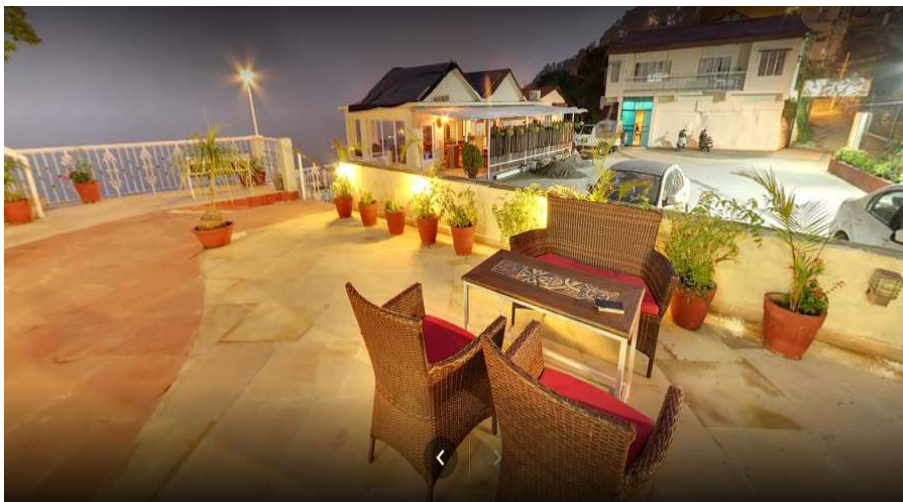

## One Earth Royale by One Hotels - Mussoorie

Come and romance with the Queen of the mountains!!! One Earth Royale Mussoorie boasts of breathtaking 360 degree view of the mighty Himalayas with views that will simply leave you speechless. Come experience the opulence and luxury of this majestic place with the signature service and professionalism of One Hotels.

One Earth Royale offers Executive and Suite accommodation. Each suite room has unbridled luxury and uninterrupted views of the valley. Every piece of this priceless jewel is intricately designed striking a fine balance between nature and human needs. The highpoint of this property are the signature dishes prepared by our reputed chef and personalized service by our award winning team who are there to make your every moment a memory to cherish and remember for lifetime. So, get ready to indulge in the luxury and sumptuousness offerings by One Hotels.