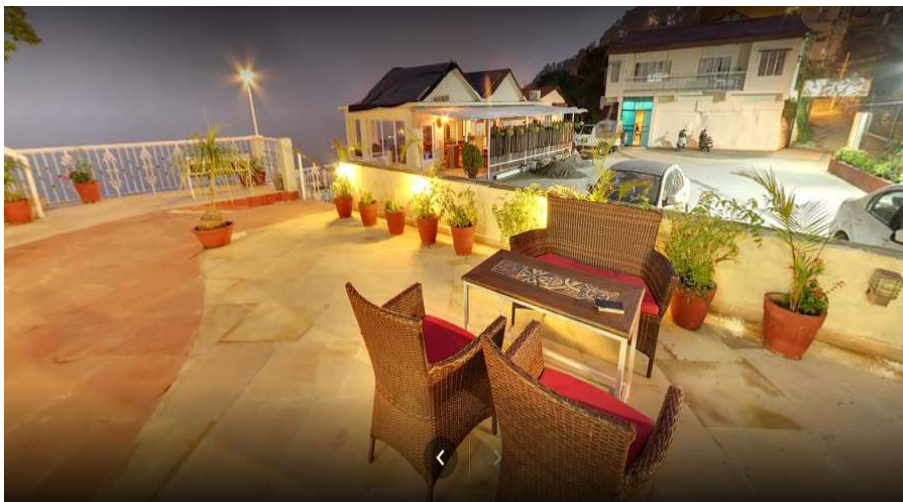

One Earth Royale - Mussoorie

Come and romance with the Queen of the mountains!!! One Earth Royale Mussoorie boasts of breathtaking 360 degree view of the mighty Himalayas with views that will simply leave you speechless. Come experience the opulence and luxury of this majestic place with the signature service and professionalism of One Earth Group.

Located in scenic and peaceful Landour area on a hilltop and barely 800 meters from the hustle and bustle of the mall road, this boutique offering from One Earth Royale is for a chosen few. The hotel is situated at a height of approximately 7500 feet and is 35 kms (22 miles) from Dehradun.

One Earth Royale offers Executive and Suite accommodation. Each suite room has unbridled luxury and uninterrupted views of the valley. Every piece of this priceless jewel is intricately designed striking a fine balance between nature and human needs. The highpoint of this property are the signature dishes prepared by our reputed chef and personalized service by our award winning team who are there to make your every moment a memory to cherish and remember for lifetime. So, get ready to indulge in the luxury and sumptuous offerings by One Earth Royale