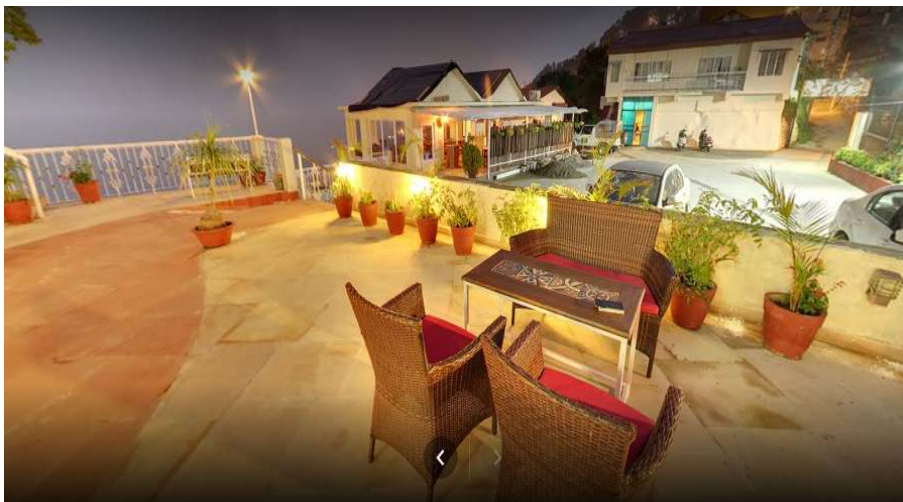

One Earth Royale by One Hotels - Mussoorie

Come and romance with the Queen of the mountains!!! One Earth Royale Mussoorie boasts of breathtaking 360 degree view of the mighty Himalayas with views that will simply leave you speechless. Come experience the opulence and luxury of this majestic place with the signature service and professionalism of One Hotels.

Located in scenic and peaceful Landour area on a hilltop and barely 800 meters from the hustle and bustle of the mall road, this boutique offering from One Hotels is for a chosen few. The hotel is situated at a height of approximately 7500 feet and is 35 kms (22 miles) from Dehradun.

One Earth Royale offers Executive and Suite accommodation. Each suite room has unbridled luxury and uninterrupted views of the valley. Every piece of this priceless jewel is intricately designed striking a fine balance between nature and human needs. The highpoint of this property are the signature dishes prepared by our reputed chef and personalized service by our award winning team who are there to make your every moment a memory to cherish and remember for lifetime. So, get ready to indulge in the luxury and sumptuous offerings by One Hotels.